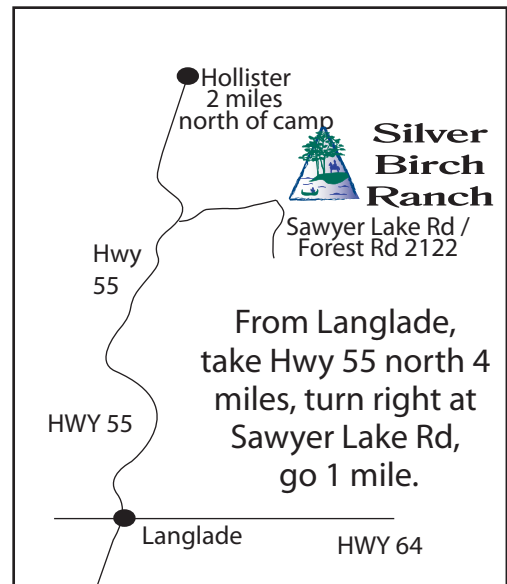

Silver Birch Ranch

If you get lost or need further assistance, please call SBR at:
715.484.2742

Directions to SBR from Chicago

Take 94 north to Milwaukee, then 43 north to Green Bay, and then 41/141 north. When 41/141 divides, stay on Hwy 141. Take 141 to 64 west. Take 64 west (left) to Hwy 55. Take Hwy 55 north (right) about 4 miles to Sawyer Lake Road (2122). Look for "9 Mile All Sport Resort" at the corner of Hwy 55 and Sawyer Lake Rd. Take Sawyer Lake Road to the right for about 1 mile. SBR is on the left side of the road.